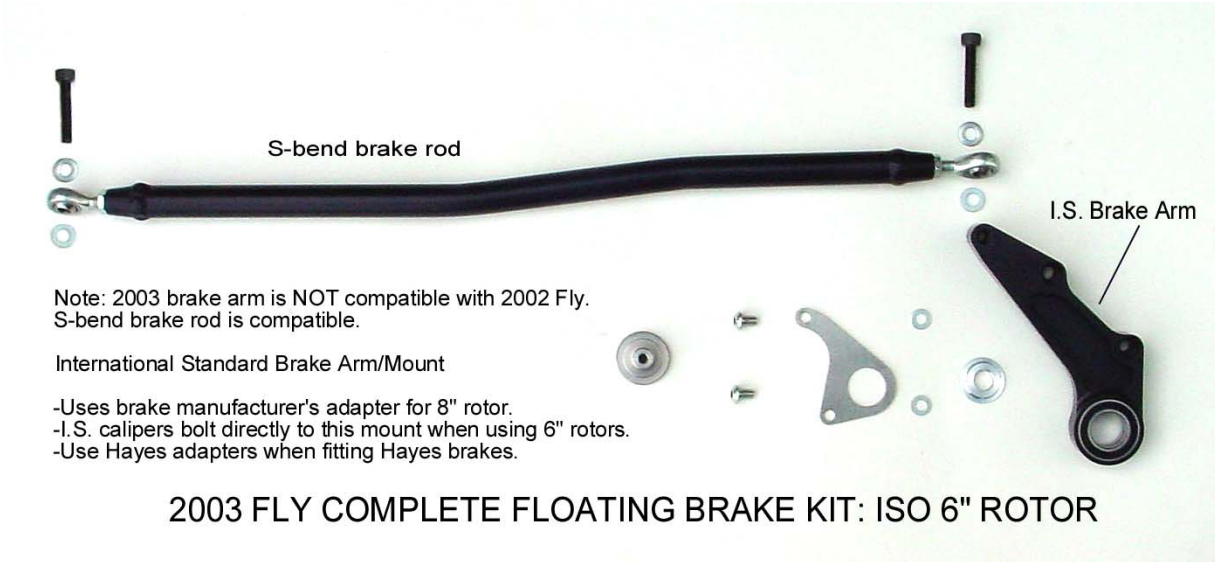

FLY BRAKE KIT: PARTS DIAGRAM AND SET-UP INFORMATION

Pictured below is the 2003 Fly left-side dropout, shown with parts removed